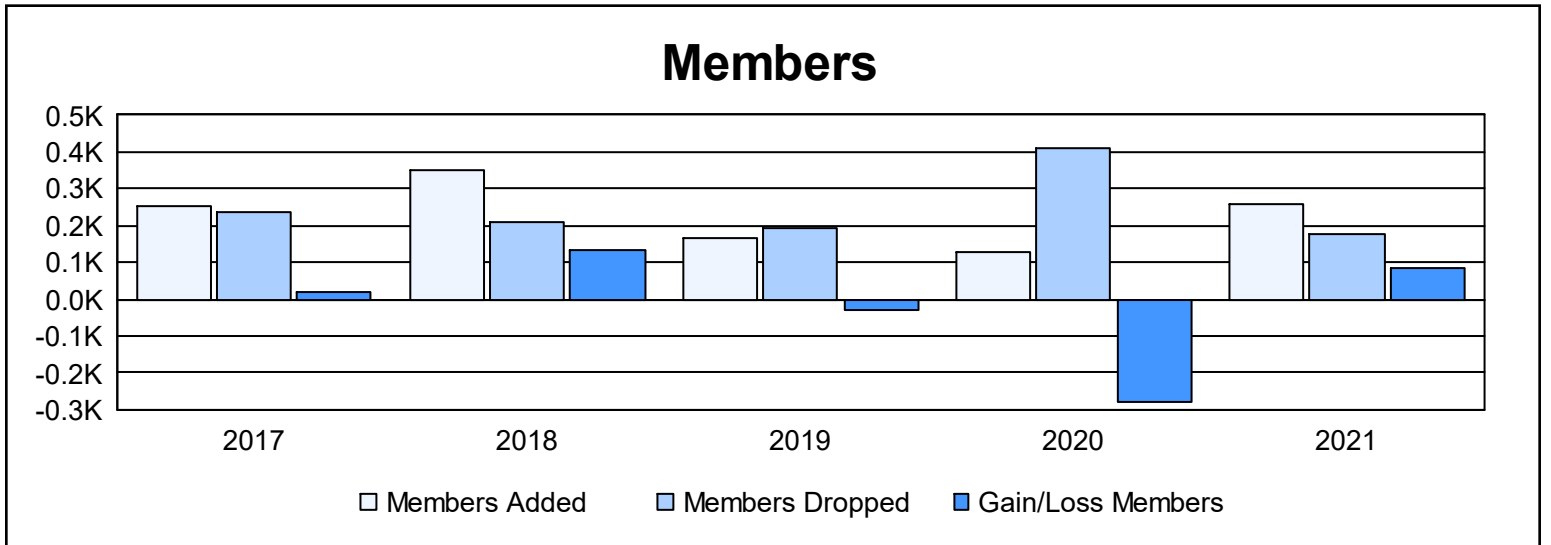

Year	New Clubs	Dropped Clubs	Gain/ Loss Clubs	New Members	Charter Members	Reinstate Members	Transfer Members	Total Member Added	Total Members Dropped	Gain/ Loss Members
2016-2017	3	1	2	148	78	22	3	251	234	17
2017-2018	5	0	5	225	119	1	3	348	212	136
2018-2019	2	0	2	108	48	6	3	165	195	-30
2019-2020	0	1	-1	86	14	14	14	128	408	-280
2020-2021	2	1	1	137	72	29	21	259	177	82
<b>Average</b>	<b>2</b>	<b>1</b>	<b>2</b>	<b>141</b>	<b>66</b>	<b>14</b>	<b>9</b>	<b>230</b>	<b>245</b>	<b>-15</b>

### Membership Composition June 2021 Cumulative