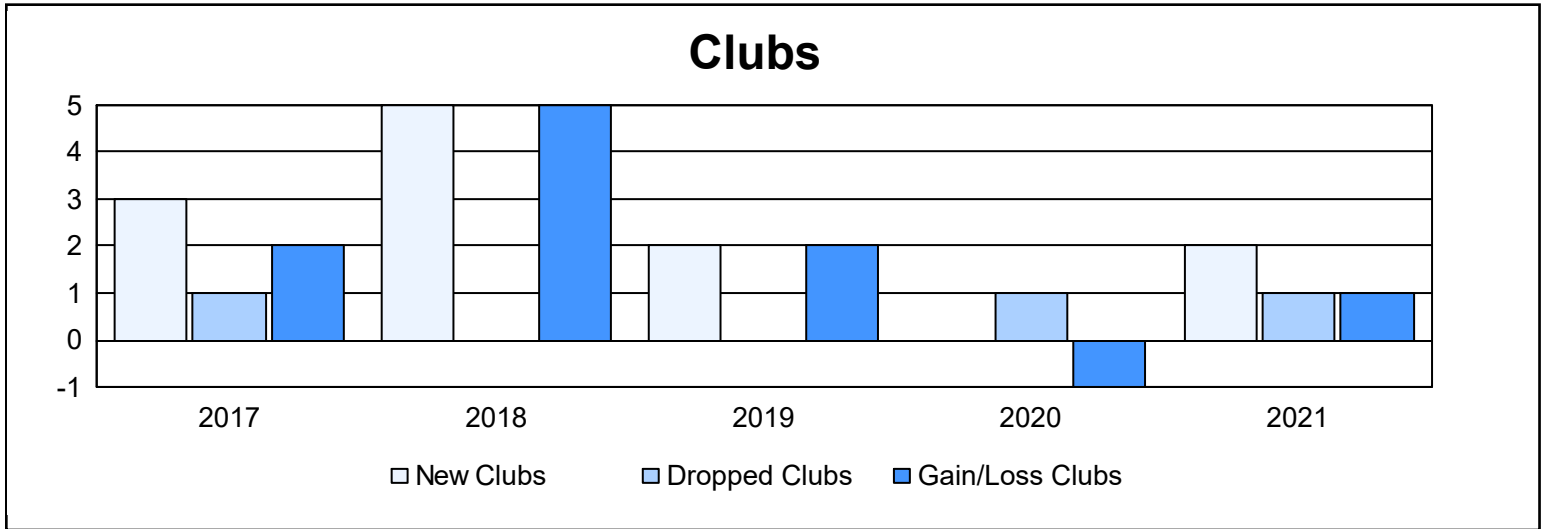

Year	New Clubs	Dropped Clubs	Gain/ Loss Clubs	New Members	Charter Members	Reinstate Members	Transfer Members	Total Member Added	Total Members Dropped	Gain/ Loss Members
2016-2017	3	1	2	148	78	22	3	251	234	17
2017-2018	5	0	5	225	119	1	3	348	212	136
2018-2019	2	0	2	108	48	6	3	165	195	-30
2019-2020	0	1	-1	86	14	14	14	128	408	-280
2020-2021	2	1	1	137	72	29	21	259	177	82
<b>Average</b>	<b>2</b>	<b>1</b>	<b>2</b>	<b>141</b>	<b>66</b>	<b>14</b>	<b>9</b>	<b>230</b>	<b>245</b>	<b>-15</b>

### Membership Composition June 2021 Cumulative