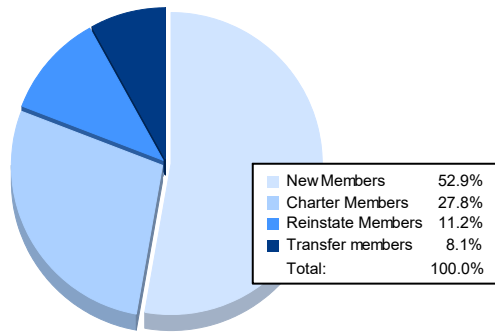

Year	New Clubs	Dropped Clubs	Gain/ Loss Clubs	New Members	Charter Members	Reinstate Members	Transfer Members	Total Member Added	Total Members Dropped	Gain/ Loss Members
2016-2017	3	1	2	148	78	22	3	251	234	17
2017-2018	5	0	5	225	119	1	3	348	212	136
2018-2019	2	0	2	108	48	6	3	165	195	-30
2019-2020	0	1	-1	86	14	14	14	128	408	-280
2020-2021	2	1	1	137	72	29	21	259	177	82
<b>Average</b>	<b>2</b>	<b>1</b>	<b>2</b>	<b>141</b>	<b>66</b>	<b>14</b>	<b>9</b>	<b>230</b>	<b>245</b>	<b>-15</b>

### Membership Composition June 2021 Cumulative

### Gender Composition June 2021 Cumulative